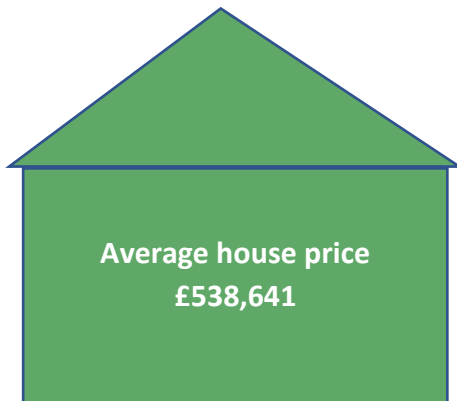

The population in Bromley is 332,800
In employment – 182,000
Employees – 157,600
Self-employed – 23,500
Unemployed – 8,500
15.17% self-employment in Bromley (compared with UK 10.7%)
Unemployment claimant rate (Aug 22) 2.9% (compared with London 4.7%; UK 3.7%)

Useful facts & Figures

- Average earnings by residents in Bromley are £787.10pw (compared with London £728.80; UK £613.10)