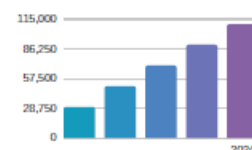

Predicted Job Growth

+110,000 extra jobs by 2024

Sectors set to grow

- Support Services
- Professional Services
- Information and Technology
- Construction
- Health and Social Care
- Transport and Storage

Where are the most jobs now?

Wholesale and Retail

Health and Social Care

Education

Science and Technology

Administration