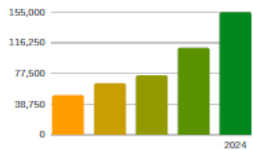

Predicted Job Growth

+155,000 extra jobs by 2024

Sectors set to grow

- Professional Services
- Information Technology
- Health and Social Work
- Construction
- Finance and Insurance
- Financial Technology
- Energy

Where are the most jobs now?

Science and Technology

Wholesale and Retail

Administration

Health and Social Care

Information Technology

Labour Market Information

National Careers Service

South East

Employment

79.7%

UK average 76.3%

Female 76.5% Male 82.8%

Unemployment

3.3%

UK average 3.8%

Salary

The average income is £31,902 a year

Working Hours

On average people work 31.6 hours a week