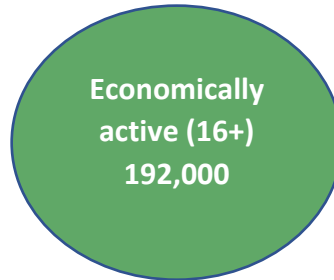

The population in Bromley is 332,800
In employment – 182,000
Employees – 157,600
Self-employed – 23,500
Unemployed – 8,500
15.17% self-employment in Bromley (compared with UK 10.7%)
Unemployment claimant rate (Aug 22) 2.9% (compared with London 4.7%; UK 3.7%)

Useful facts & Figures

- Average earnings by residents in Bromley are £787.10pw (compared with London £728.80; UK £613.10)